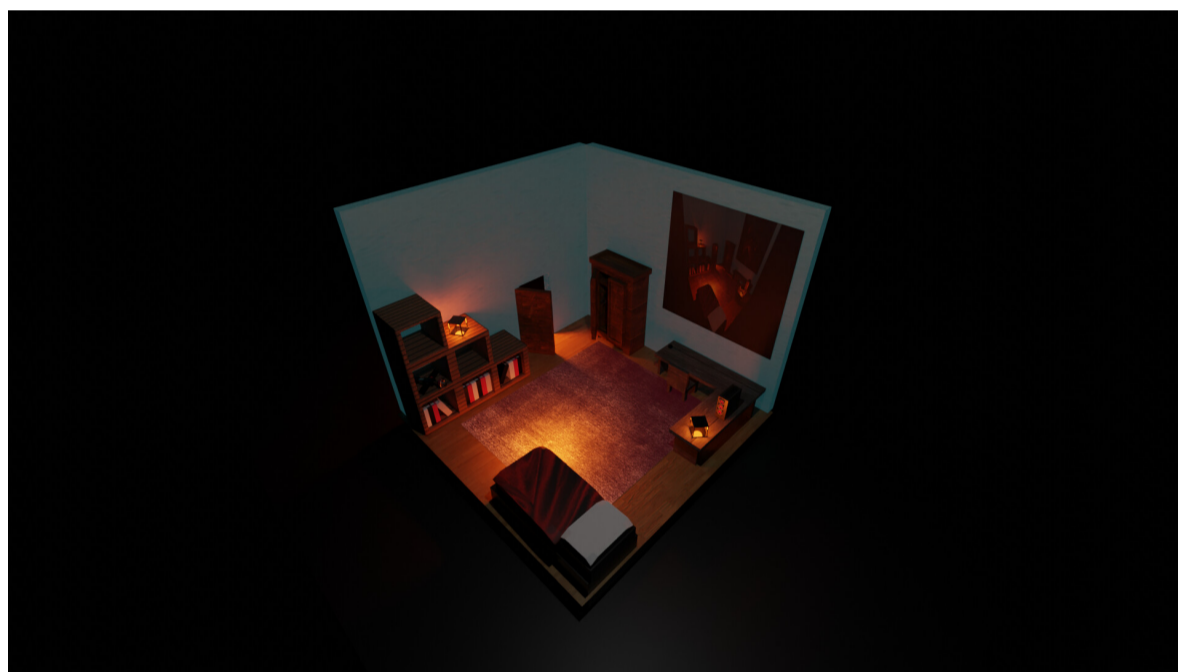

To find out more visit <http://lcbdepot.co.uk/event/digital2023>

#digital [@lcbdepot](https://twitter.com/lcbdepot)

Low Poly Bedrooms

Cali Aisling

wall based

This is a room made for a college project for a low poly room, made with realistic textures and warm soft lighting to emulate a childhood view of a cottage usually belonging to a grandparent, a nice and calm environment.