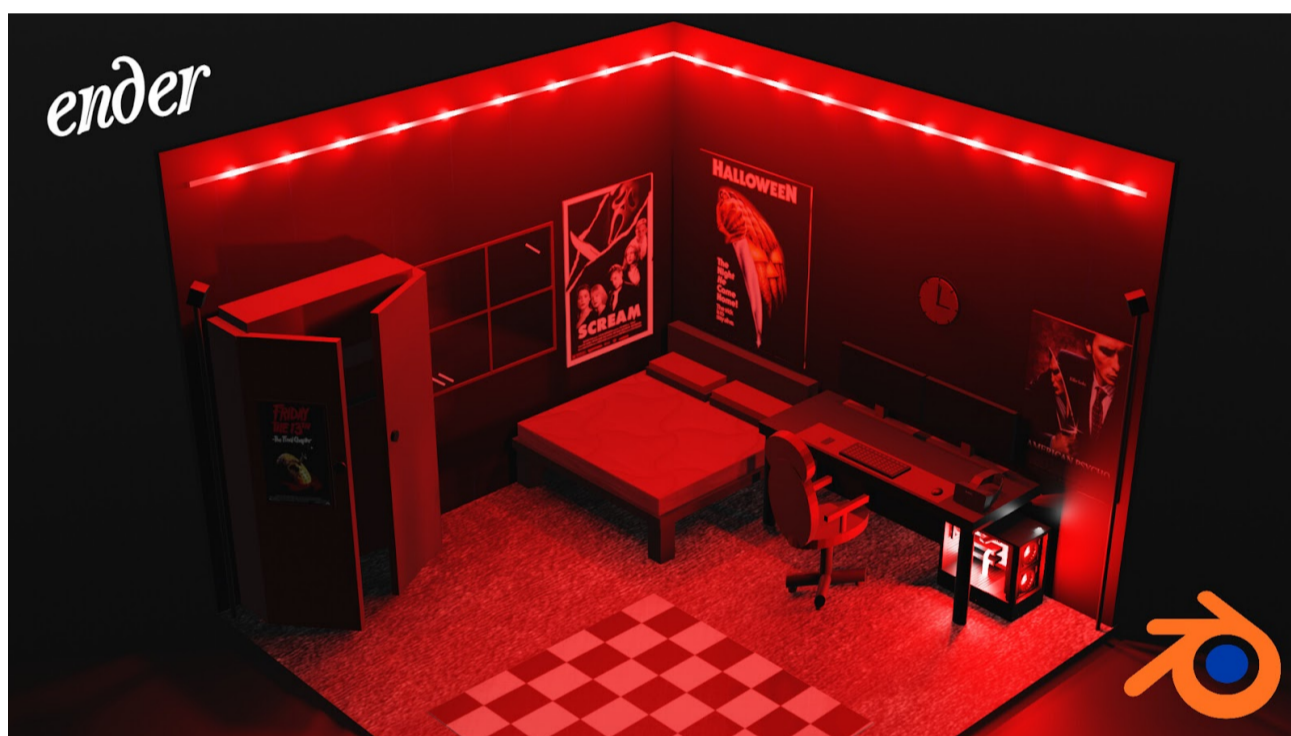

Digital 2023

LCB Depot's exhibition & events programme highlights work from different creative practices every month. In January 2023 the focus is on Digital creativity from XR to game design and Artificial Intelligence.

The exhibition is across the site and online from **16th– 27th January 2023, Mon to Fri, 9am - 5pm** From Jan 30th – Feb 3rd there is a special exhibition 'Runtime' showing the work made in the seasons Live Coding Bootcamp

To find out more visit <http://lcbdepot.co.uk/event/digital2023>

#digital @lcbdepot

Immersive Academy Student Gallery

National Space Centre's Immersive Academy

Wall Based, Screen

A collection of digital art pieces and renders created by young creative students at the Immersive Academy. The theme of the digital art piece is Low Poly Bedroom, the theme for the render is Satisfying. There are 14 of each. The Low Poly Bedrooms can be displayed as single images or 3D explorable environments, the renders can be displayed as looping video files.

NFS

Artist Bio